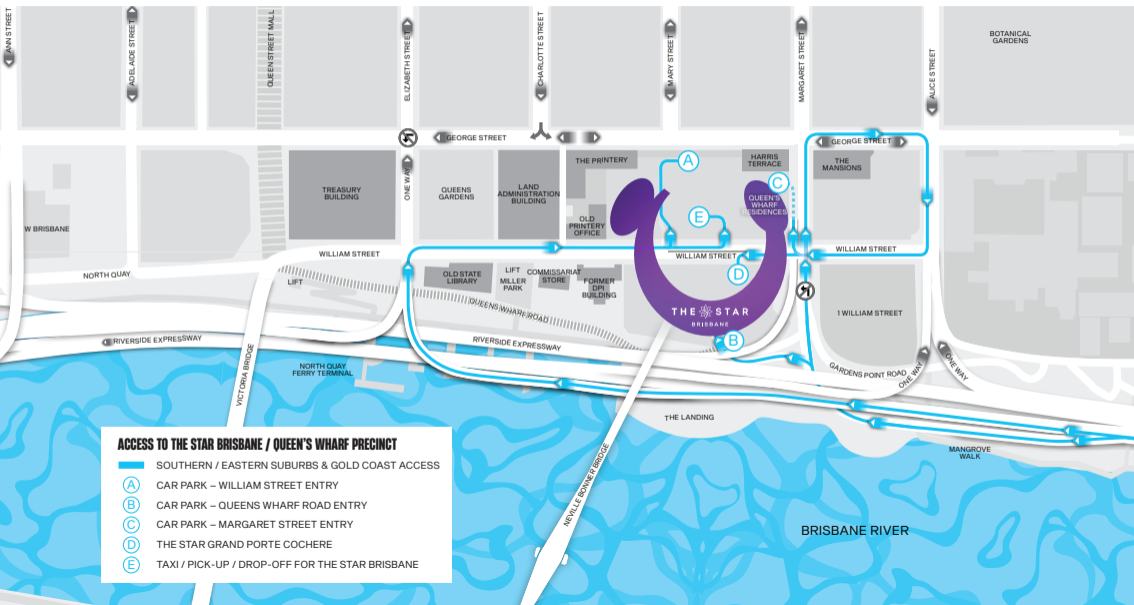

# ACCESS TO THE STAR BRISBANE / QUEEN'S WHARF PRECINCT

## ACCESS TO THE STAR BRISBANE / QUEEN'S WHARF PRECINCT

— SOUTHERN / EASTERN SUBURBS & GOLD COAST ACCESS

- (A) CAR PARK – WILLIAM STREET ENTRY
- (B) CAR PARK – QUEENS WHARF ROAD ENTRY
- (C) CAR PARK – MARGARET STREET ENTRY
- (D) THE STAR GRAND PORTE COCHERE
- (E) TAXI / PICK-UP / DROP-OFF FOR THE STAR BRISBANE