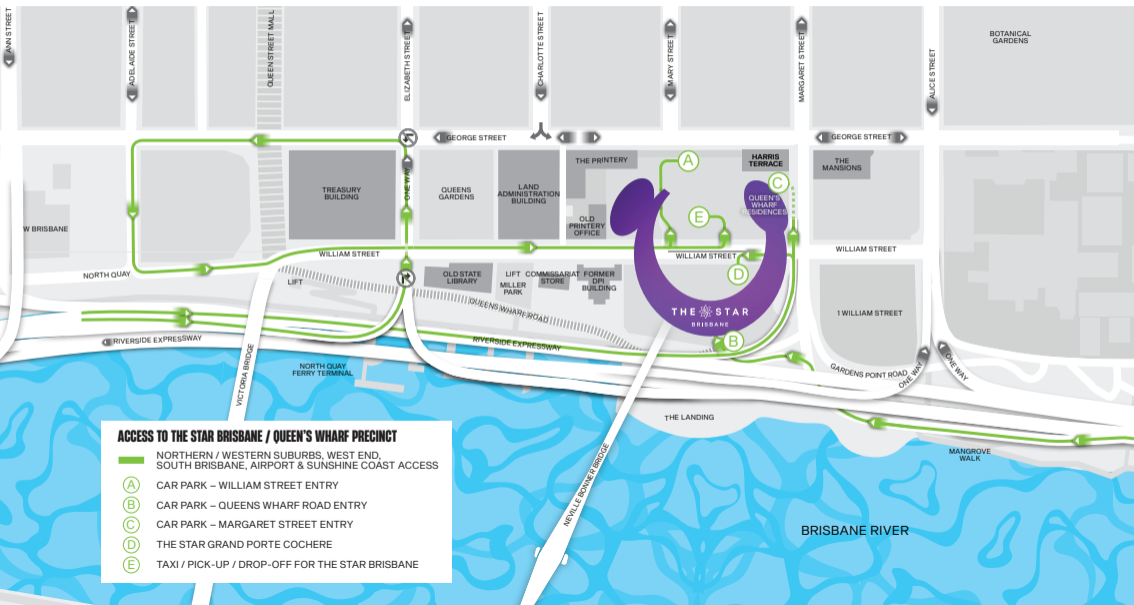

ACCESS TO THE STAR BRISBANE / QUEEN'S WHARF PRECINCT

ACCESS TO THE STAR BRISBANE / QUEEN'S WHARF PRECINCT

-  NORTHERN / WESTERN SUBURBS, WEST END, SOUTH BRISBANE, AIRPORT & SUNSHINE COAST ACCESS
-  CAR PARK – WILLIAM STREET ENTRY
-  CAR PARK – QUEENS WHARF ROAD ENTRY
-  CAR PARK – MARGARET STREET ENTRY
-  THE STAR GRAND PORTE COCHERE
-  TAXI / PICK-UP / DROP-OFF FOR THE STAR BRISBANE