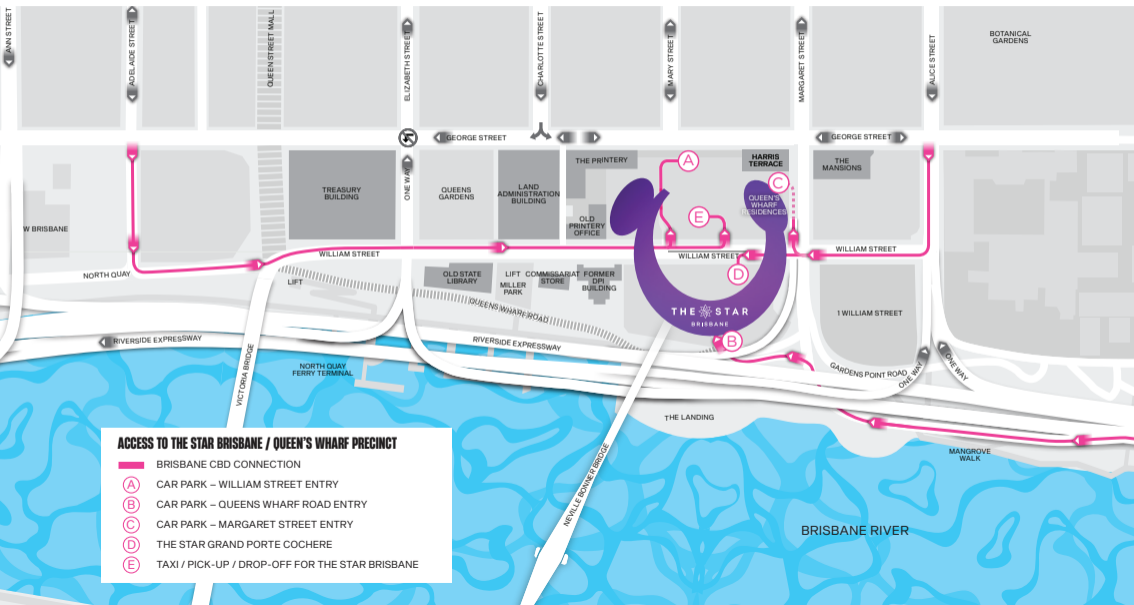

ACCESS TO THE STAR BRISBANE / QUEEN'S WHARF PRECINCT

ACCESS TO THE STAR BRISBANE / QUEEN'S WHARF PRECINCT

-  BRISBANE CBD CONNECTION
-  CAR PARK – WILLIAM STREET ENTRY
-  CAR PARK – QUEENS WHARF ROAD ENTRY
-  CAR PARK – MARGARET STREET ENTRY
-  THE STAR GRAND PORTE COCHERE
-  TAXI / PICK-UP / DROP-OFF FOR THE STAR BRISBANE