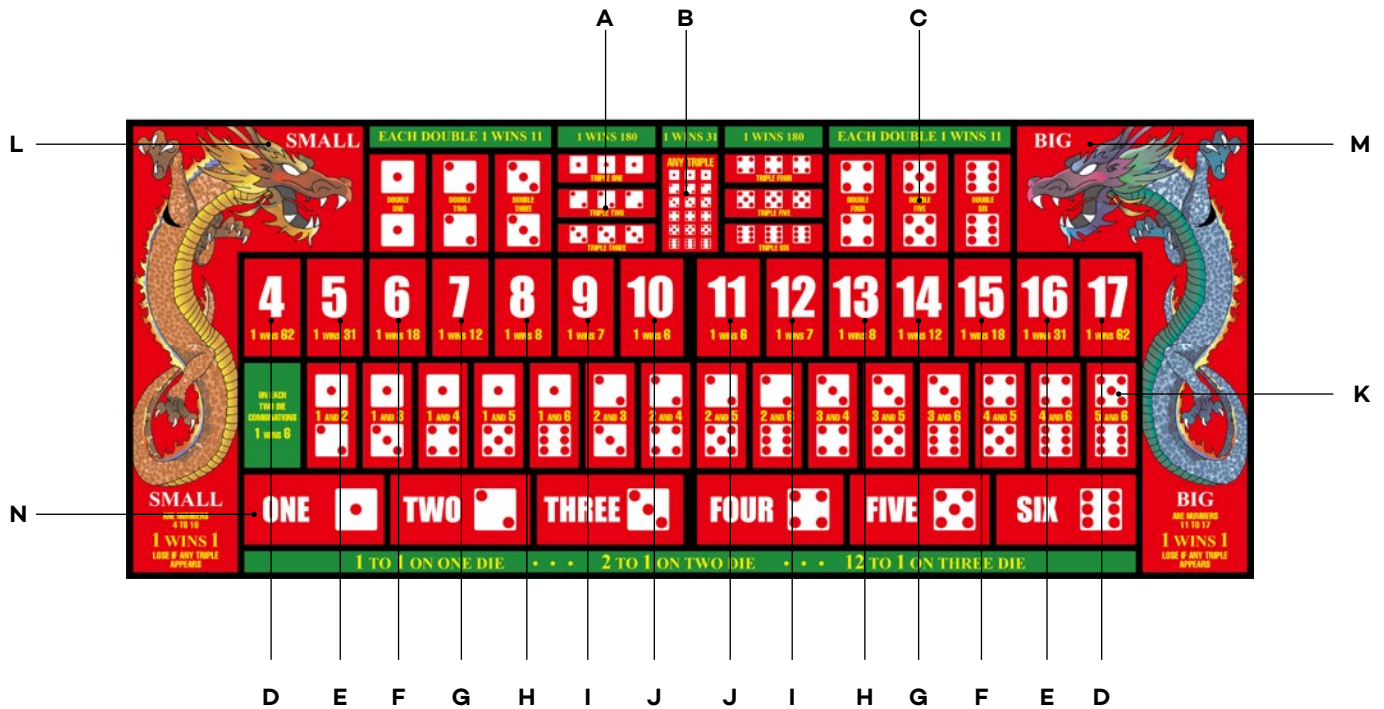

HOW TO PLAY

SIC BO

According to gaming legend, Sic Bo has been played on the port of Shanghai for hundreds of years. The modern casino version of the ancient Chinese game combines a long tradition with the latest electronics.

Sic Bo has been made popular by its fast-paced play and wide range of betting options and payout odds.

THE AIM OF THE GAME

Sic Bo is played with three dice contained within a tumbler. The aim of the game is simply to predict the numbers or combinations that will be revealed by the tumbling of the dice.

THE SIC BO TABLE LAYOUT

This table diagram and list of payout odds explain the many different bets in Sic Bo.

SIC BO BETS AND PAYOUT ODDS

- A SPECIFIC TRIPLE:** PAYS 180 TO 1
Three specific matching numbers you nominate. Triple 1, 2, 3, 4, 5 or 6.
- B ANY TRIPLE:** PAYS 31 TO 1
Any three matching numbers.
- C SPECIFIC DOUBLE:** PAYS 11 TO 1
Two specific matching numbers you nominate. Double 1, 2, 3, 4, 5 or 6.
- D TOTAL VALUE OF 4 OR 17:** PAYS 62 TO 1
Sum of three dice totals 4 or 17.
- E TOTAL VALUE OF 5 OR 16:** PAYS 31 TO 1
Sum of three dice totals 5 or 16.
- F TOTAL VALUE OF 6 OR 15:** PAYS 18 TO 1
Sum of three dice totals 6 or 15.
- G TOTAL VALUE OF 7 OR 14:** PAYS 12 TO 1
Sum of three dice totals 7 or 14.
- H TOTAL VALUE OF 8 OR 13:** PAYS 8 TO 1
Sum of three dice totals 8 or 13.
- I TOTAL VALUE OF 9 OR 12:** PAYS 7 TO 1
Sum of three dice totals 9 or 12.
- J TOTAL VALUE OF 10 OR 11:** PAYS 6 TO 1
Sum of three dice totals 10 or 11.
- K TWO DICE COMBINATIONS:** PAYS 6 TO 1
Specific combinations of two unmatched dice.

A bet placed on a specific number being spun. The more dice featuring the nominated number, the higher the payout.

- ON ONE DIE PAYS EVEN MONEY
- ON TWO DICE PAYS 2 TO 1
- ON THREE DICE PAYS 12 TO 1

SIC-BO WITH AN AUTOMATIC TUMBLER