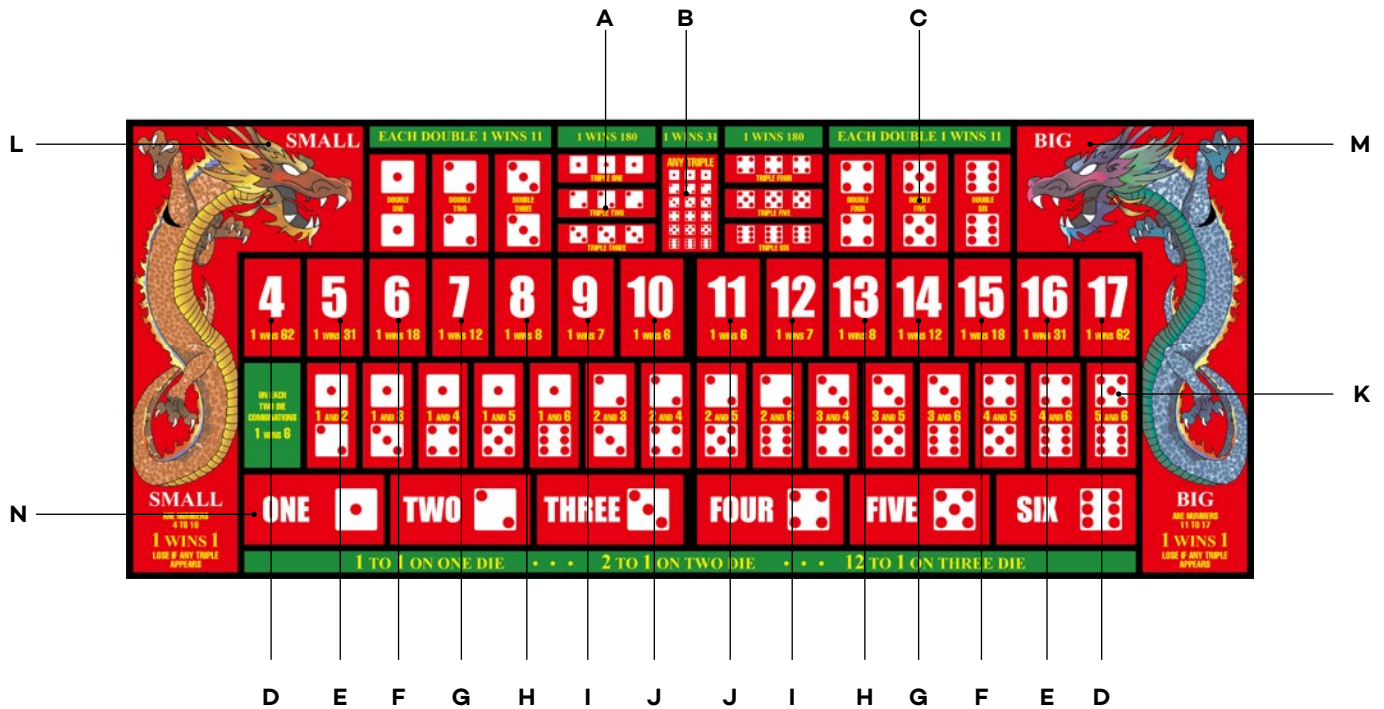

HOW TO PLAY

SIC BO

According to gaming legend, Sic Bo has been played on the port of Shanghai for hundreds of years. The modern casino version of the ancient Chinese game combines a long tradition with the latest electronics.

Sic Bo has been made popular by its fast-paced play and wide range of betting options and payout odds.

THE AIM OF THE GAME

Sic Bo is played with three dice contained within a tumbler. The aim of the game is simply to predict the numbers or combinations that will be revealed by the tumbling of the dice.

With numerous betting options and payout odds, Sic Bo offers a wide range of ways to win - from bets that pay even money, to long shots that pay big money.

ELECTRONIC TERMINAL PLAY

Sic Bo is able to be played on an Electronic Terminal. The help menu on the terminal displays player instructions and information for playing Sic Bo on an Electronic Terminal.

THE SIC BO TABLE LAYOUT

This table diagram and list of payout odds explain the many different bets in Sic Bo.

SIC BO BETS AND PAYOUT ODDS

- A SPECIFIC TRIPLE:** PAYS 180 TO 1
Three specific matching numbers you nominate. Triple 1, 2, 3, 4, 5 or 6.
- B ANY TRIPLE:** PAYS 31 TO 1
Any three matching numbers.
- C SPECIFIC DOUBLE:** PAYS 11 TO 1
Two specific matching numbers you nominate. Double 1, 2, 3, 4, 5 or 6.
- D TOTAL VALUE OF 4 OR 17:** PAYS 62 TO 1
Sum of three dice totals 4 or 17.
- E TOTAL VALUE OF 5 OR 16:** PAYS 31 TO 1
Sum of three dice totals 5 or 16.
- F TOTAL VALUE OF 6 OR 15:** PAYS 18 TO 1
Sum of three dice totals 6 or 15.
- G TOTAL VALUE OF 7 OR 14:** PAYS 12 TO 1
Sum of three dice totals 7 or 14.
- H TOTAL VALUE OF 8 OR 13:** PAYS 8 TO 1
Sum of three dice totals 8 or 13.
- I TOTAL VALUE OF 9 OR 12:** PAYS 7 TO 1
Sum of three dice totals 9 or 12.
- J TOTAL VALUE OF 10 OR 11:** PAYS 6 TO 1
Sum of three dice totals 10 or 11.
- K TWO DICE COMBINATIONS:** PAYS 6 TO 1
Specific combinations of two unmatched dice.